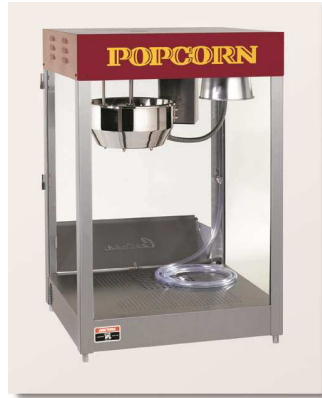

T-3000 Plus

Part Number	Voltage	Wattage	NEMA Plug	Capacity
**T3P12XXX-XXX-X	120v/60Hz; 230v/50Hz	2260	5-20	12oz (340g)

Shipping Weight: 103 lbs/ Shipping Dimensions: 26in x 29in x 40in
Metric Shipping Weight: 47 kg/ Shipping Dimensions: 67cm x 74cm x 102cm
**Actual dimensions available in technical drawing below*
***Actual part number dependant on machine features*